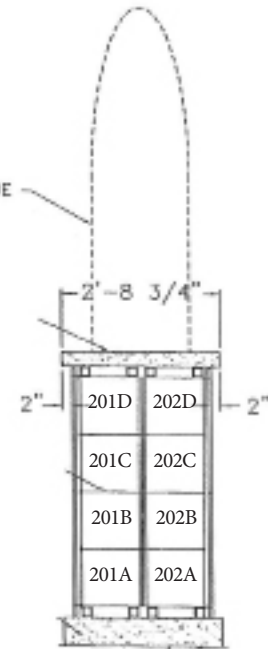

FRONT

BACK

8 NICHE PER SIDE
16 NICHE PER SECTION
4 SECTIONS OF 16 NICHE = 64 NICHE TOTAL

SCALE: 1/2"=1'-0"

GRANITE TYPE:
FRONTS: MAHOGANY

NICHE SIZES (W X H)
QUANT. INTERIOR SIZE CLEAR OPENING
64 12" X 12" 11" X 11 1/4"
ALL NICHE ARE 12" INSIDE DEPTH