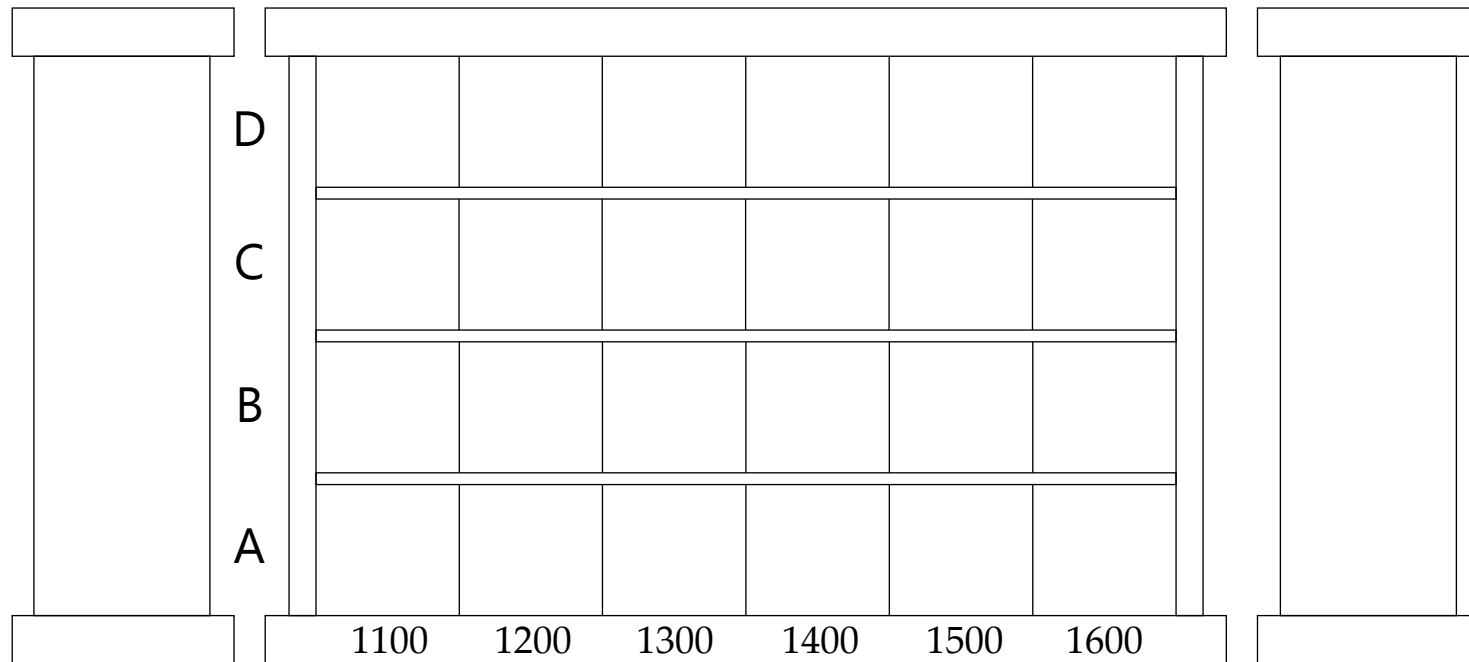

Resurrection North East  
Columbarium  
SEC 19  
HOLY CROSS CEMETERY

Elevation 1000

Interior Niche: 11x11x11"  
No bouquet holders.