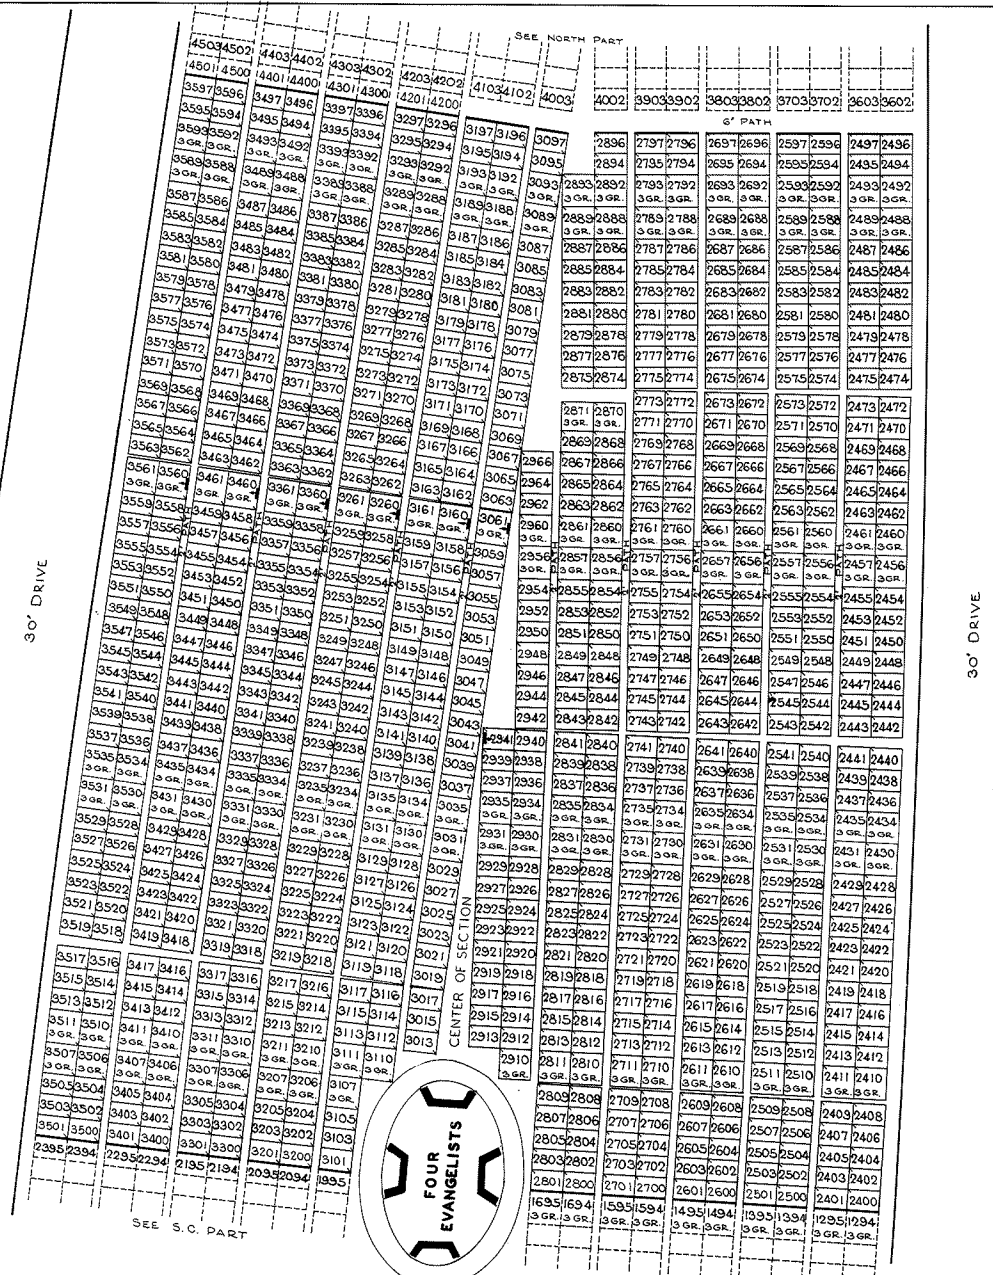

SECTION 12

SEE N. CENTRAL PART

NOTE:
THE LOT NUMBER IS FOUND IN THE UPPER
RIGHT HAND CORNER OF LOTS AS YOU FACE
THE SECTION AND IS INDICATED THUS []

LOCATION OF GRAVE MARKERS SHOWN
ARROW INDICATES DIRECTION GRAVE
MARKERS WILL FACE.

ALL LOTS ARE 2 GRAVE LOTS UNLESS NOTED
OTHERWISE.
ALL 2 GRAVE LOTS ARE 6'x9'
ALL 3 GRAVE LOTS ARE 9'x9'
490 - 2 GRAVE LOTS
51 - 3 GRAVE LOTS
547 - TOTAL LOTS

HOLY CROSS CEMETERY
CLEVELAND, OHIO
NORTH PART
SECTION 12

SCALE 1"=20' G.C.A. OCTOBER 1961

NOTE:
 THE LOT NUMBER IS FOUND IN THE UPPER
 RIGHT HAND CORNER OF LOTS AS YOU FACE
 THE SECTION AND IS INDICATED THUS []

LOCATION OF GRAVE MARKERS SHOWN
 ARROW INDICATES DIRECTION GRAVE
 MARKERS WILL FACE.

NOTE:
THE LOT NUMBER IS FOUND IN THE
UPPER RIGHT HAND CORNER OF LOTS
AS YOU FACE THE SECTION AND IS INDICATED []

LOCATION OF GRAVE MARKERS SHOWN []
ARROW INDICATES DIRECTION GRAVE MARKERS
WILL FACE.

ALL LOTS ARE 2 GRAVE LOTS UNLESS
NOTED OTHERWISE.