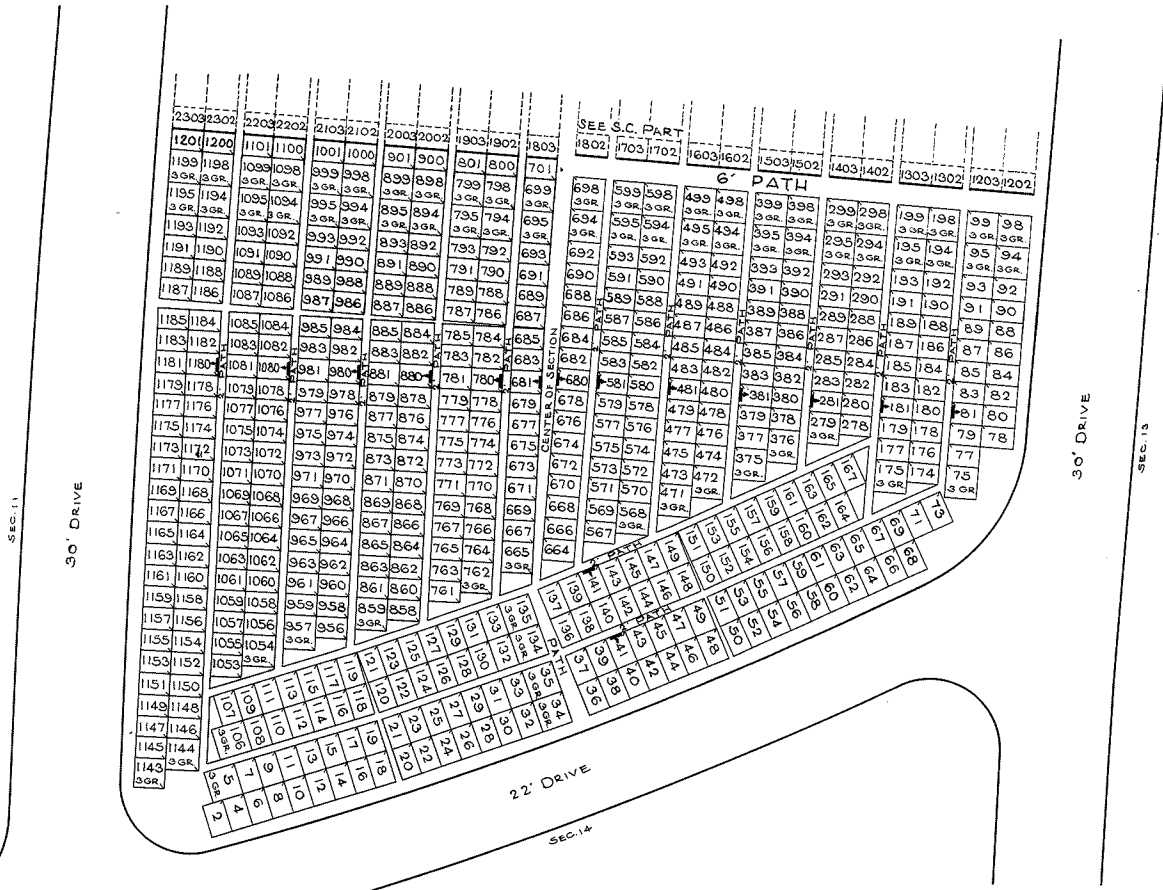

NOTE:
THE LOT NUMBER IS FOUND IN THE
UPPER RIGHT HAND CORNER OF LOTS
AS YOU FACE THE SECTION AND IS INDICATED []

LOCATION OF GRAVE MARKERS SHOWN []
ARROW INDICATES DIRECTION GRAVE MARKERS
WILL FACE.

ALL LOTS ARE 2 GRAVE LOTS UNLESS
NOTED OTHERWISE.

ALL 2 GRAVE LOTS ARE 6'x9'
ALL 3 GRAVE LOTS ARE 9'x3'

913 - 2 GRAVE LOTS
142 - 3 GRAVE LOTS
1055 - TOTAL LOTS

HOLY CROSS CEMETERY
CLEVELAND, OHIO
SOUTH CENTRAL PART
SECTION 12
SCALE 1" = 20' G.C.A. OCTOBER 1961

Fig. 12-30-5A

NOTE:
 THE LOT NUMBER IS FOUND IN THE UPPER
 RIGHT HAND CORNER OF LOTS AS YOU FACE
 THE SECTION AND IS INDICATED []

LOCATION OF GRAVE MARKERS SHOWN []
 ARROW INDICATES DIRECTION GRAVE MARKERS
 WILL FACE.

ALL LOTS ARE 2 GRAVE LOTS UNLESS NOTED
 OTHERWISE.

ALL 2 GRAVE LOTS ARE 6'x9'
 ALL 3 GRAVE LOTS ARE 3'x3'

472 - 2 GRAVE LOTS
 69 - 3 GRAVE LOTS
 541 - TOTAL LOTS

HOLY CROSS CEMETERY
 CLEVELAND, OHIO
 SOUTH PART
SECTION 12
 SCALE 1"=20' G.C.A. OCT. 1961