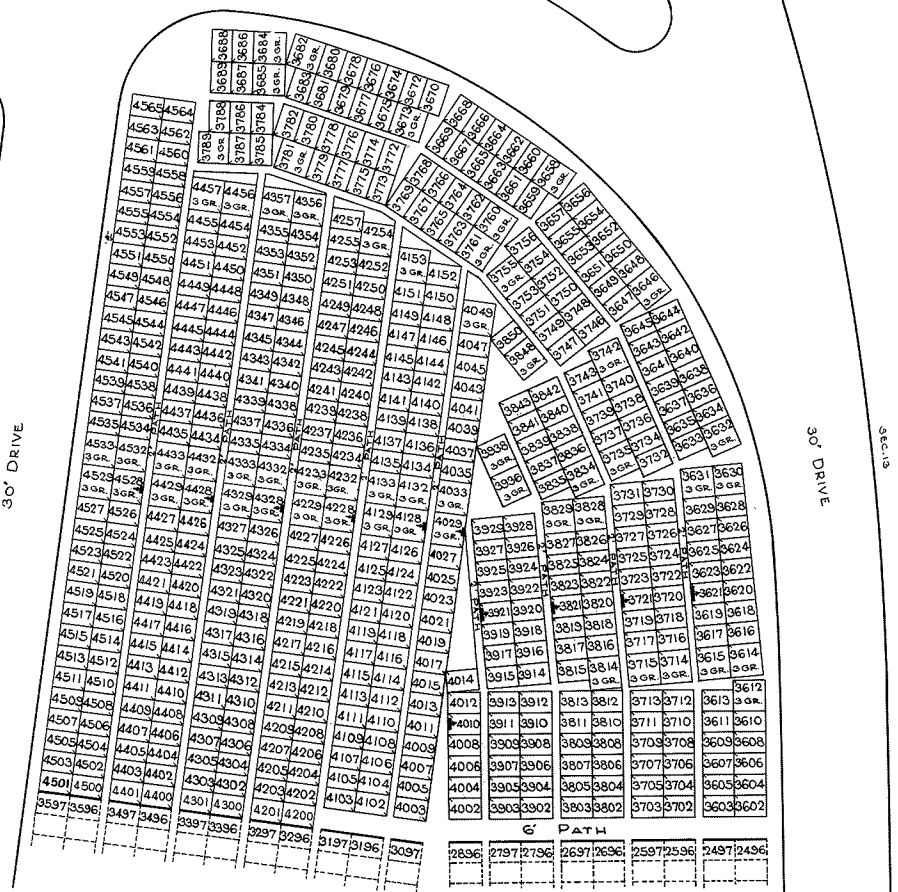

SECTION 12

SEE N. CENTRAL PART

NOTE:
THE LOT NUMBER IS FOUND IN THE UPPER
RIGHT HAND CORNER OF LOTS AS YOU FACE
THE SECTION AND IS INDICATED THUS []

LOCATION OF GRAVE MARKERS SHOWN
ARROW INDICATES DIRECTION GRAVE
MARKERS WILL FACE.

SCALE 1"=20' G.C.A. OCTOBER 1961

NOTE:
 THE LOT NUMBER IS FOUND IN THE UPPER
 RIGHT HAND CORNER OF LOTS AS YOU FACE
 THE SECTION AND IS INDICATED THUS []

LOCATION OF GRAVE MARKERS SHOWN
 ARROW INDICATES DIRECTION GRAVE
 MARKERS WILL FACE.

NOTE:
THE LOT NUMBER IS FOUND IN THE
UPPER RIGHT HAND CORNER OF LOTS
AS YOU FACE THE SECTION AND IS INDICATED []

LOCATION OF GRAVE MARKERS SHOWN []
ARROW INDICATES DIRECTION GRAVE MARKERS
WILL FACE.

ALL LOTS ARE 2 GRAVE LOTS UNLESS
NOTED OTHERWISE.

Fig. 12-30-5A

NOTE:
 THE LOT NUMBER IS FOUND IN THE UPPER
 RIGHT HAND CORNER OF LOTS AS YOU FACE
 THE SECTION AND IS INDICATED []

LOCATION OF GRAVE MARKERS SHOWN []
 ARROW INDICATES DIRECTION GRAVE MARKERS
 WILL FACE.