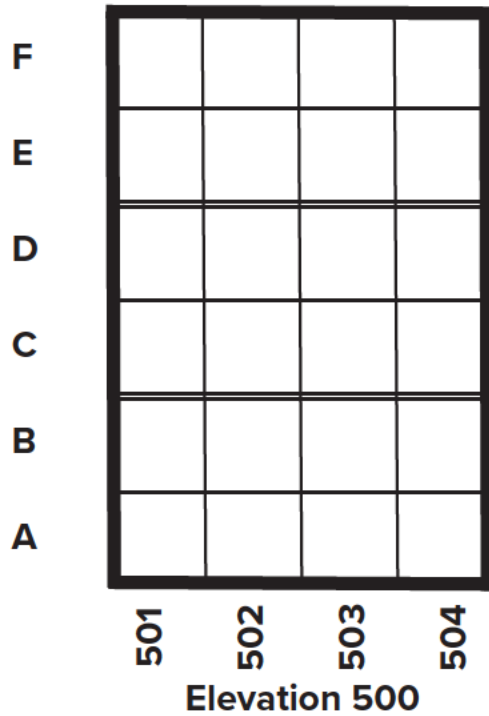

# Rose Columbarium Section 27A

**HOLY CROSS CEMETERY**  
**CATHOLIC CEMETERIES ASSOCIATION**  
 Akron, Ohio

Inside dimensions of the columbarium  
 11" H x 11" W x 11 <sup>3</sup>/<sub>4</sub>" D  
 Each unit to be sold as a single  
 Verification of urn size is required  
 No bouquet holders or pictures on niche front