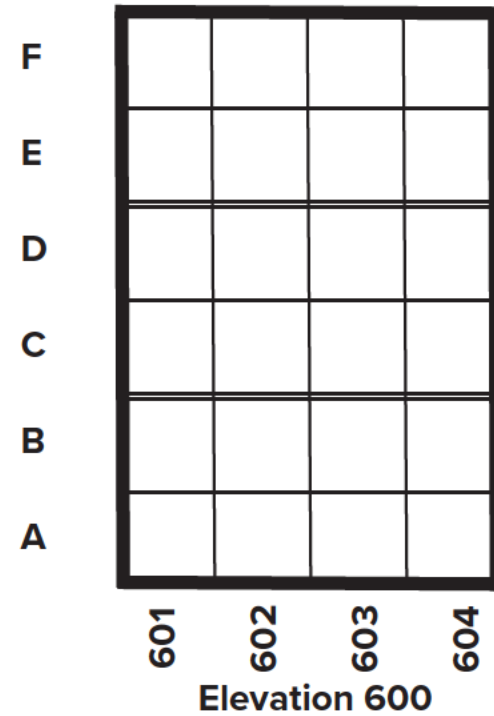

# Rose Columbarium Section 27A

**HOLY CROSS CEMETERY**  
**CATHOLIC CEMETERIES ASSOCIATION**  
 Akron, Ohio

Inside dimensions of the columbarium  
 11" H x 11" W x 11 <sup>3</sup>/<sub>4</sub>" D  
 Each unit to be sold as a single  
 Verification of urn size is required  
 No bouquet holders or pictures on niche front