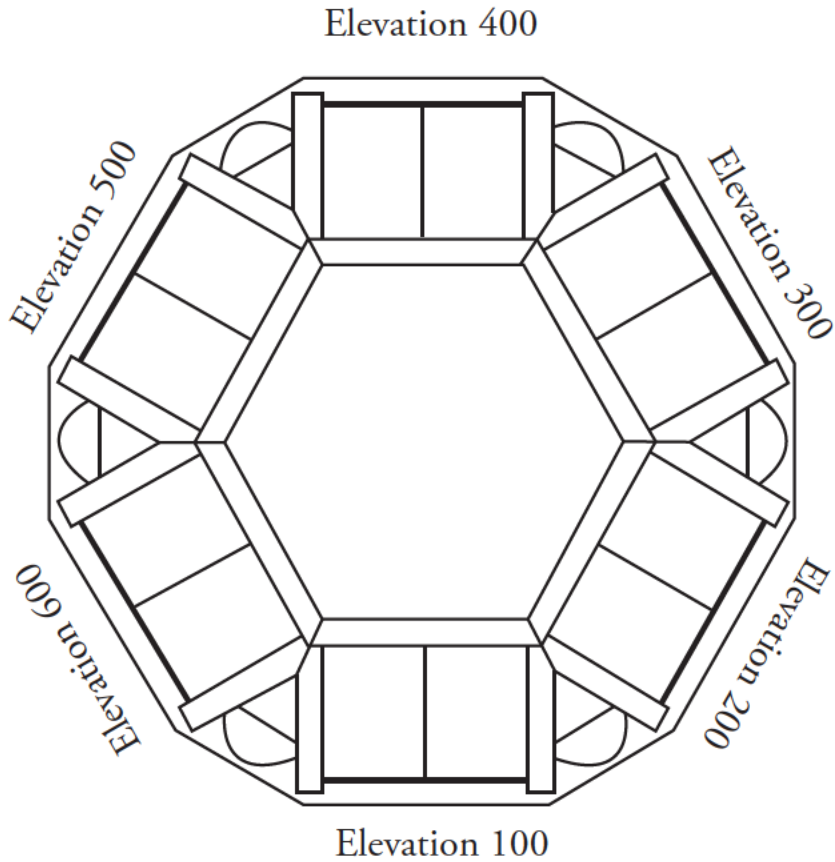

F	F
E	E
D	D
C	C
B	B
A	A
101	102

Elevation 100

F	F
E	E
D	D
C	C
B	B
A	A
201	202

Elevation 200

F	F
E	E
D	D
C	C
B	B
A	A
301	302

Elevation 300

F	F
E	E
D	D
C	C
B	B
A	A
401	402

Elevation 400

F	F
E	E
D	D
C	C
B	B
A	A
501	502

Elevation 500

F	F
E	E
D	D
C	C
B	B
A	A
601	602

Elevation 600

Elevation 100 faces West.
Niche internal dimensions 11" x 10.5" x 11.5"

ALL SAINTS CEMETERY
CATHOLIC CEMETERIES ASSOCIATION

Section 2

St. Peter Columbarium