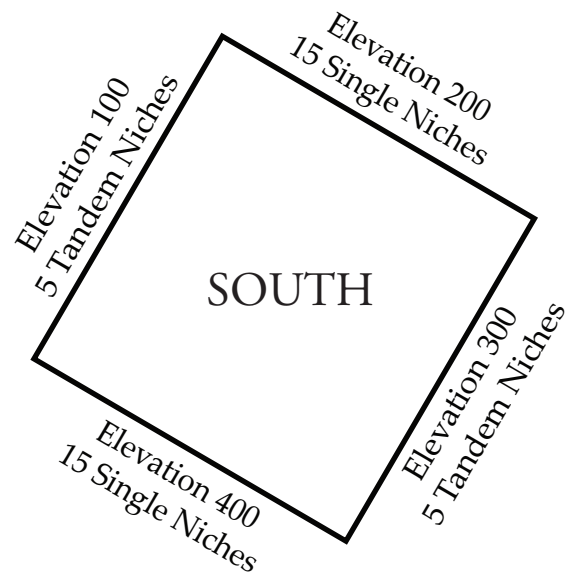

# GUARDIAN ANGEL ALL SAINTS CEMETERY SEC 1

Top Tier

D
C 103

Base Tier

B	B
A 101	A 102

Elevation 100

Elevation 200

E			
D			
C			
B			
A			
	201	202	203