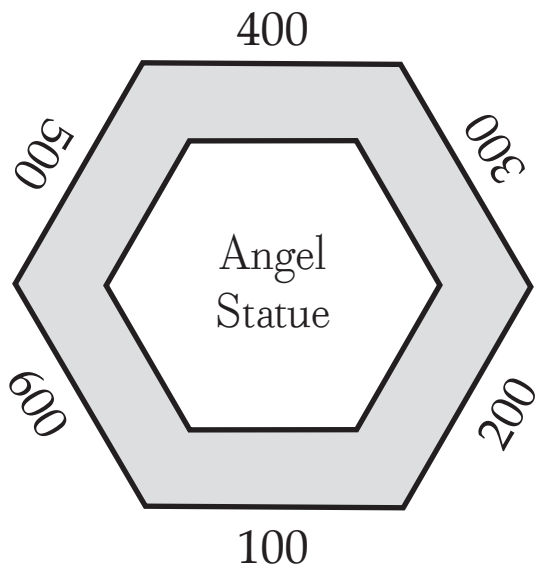

# GUARDIAN ANGEL ALL SAINTS CEMETERY SEC 1

Top Tier

D
C 103

Base Tier

B	B
A 101	A 102

Elevation 100

Elevation 200

E			
D			
C			
B			
A			
	201	202	203