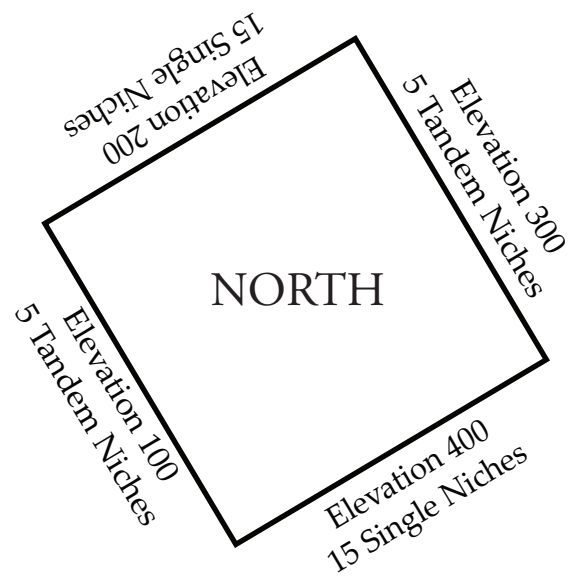

# GUARDIAN ANGEL ALL SAINTS CEMETERY SEC 1

Top Tier

D
C 103

Base Tier

B	B
A 101	A 102

Elevation 100

Elevation 200

E			
D			
C			
B			
A			
	201	202	203