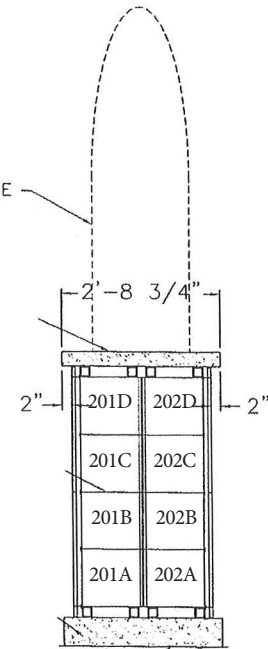

LEFT

RIGHT

8 NICHES PER SIDE
 16 NICHES PER SECTION
 4 SECTIONS OF 16 NICHES = 64 NICHES TOTAL

SCALE: 1/2"=1'-0"

GRANITE TYPE:
 FRONTS: MAHOGANY

NICHE SIZES (W X H)

QUANT.	INTERIOR SIZE	CLEAR OPENING
64	12" X 12"	11" X 11 1/4"

ALL NICHES ARE 12" INSIDE DEPTH

ALL SOULS CEMETERY
 CHARDON, OHIO
QUEEN OF PEACE MAUSOLEUM
 FEATURED NICHES