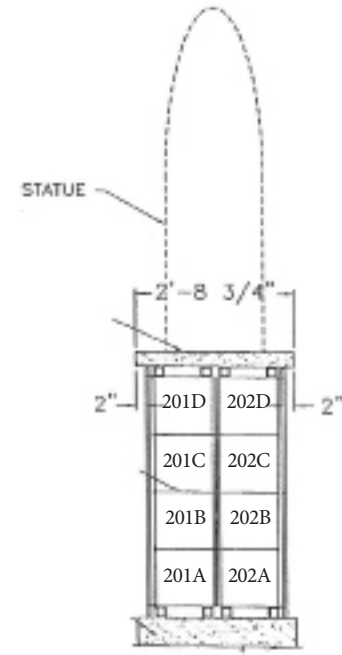

FRONT

8 NICHE PER SIDE
 16 NICHE PER SECTION
 4 SECTIONS OF 16 NICHE = 64 NICHE TOTAL

GRANITE TYPE:
 FRONTS: MAHOGANY

NICHE SIZES (W X H)

QUANT.	INTERIOR SIZE	CLEAR OPENING
64	12" X 12"	11" X 11 1/4"

ALL NICHE ARE 12" INSIDE DEPTH

SCALE: 1/2"=1'-0"

BACK

HOLY CROSS CEMETERY
 BROOK PARK, OHIO
ST. JUDE MAUSOLEUM
 FEATURED NICHE