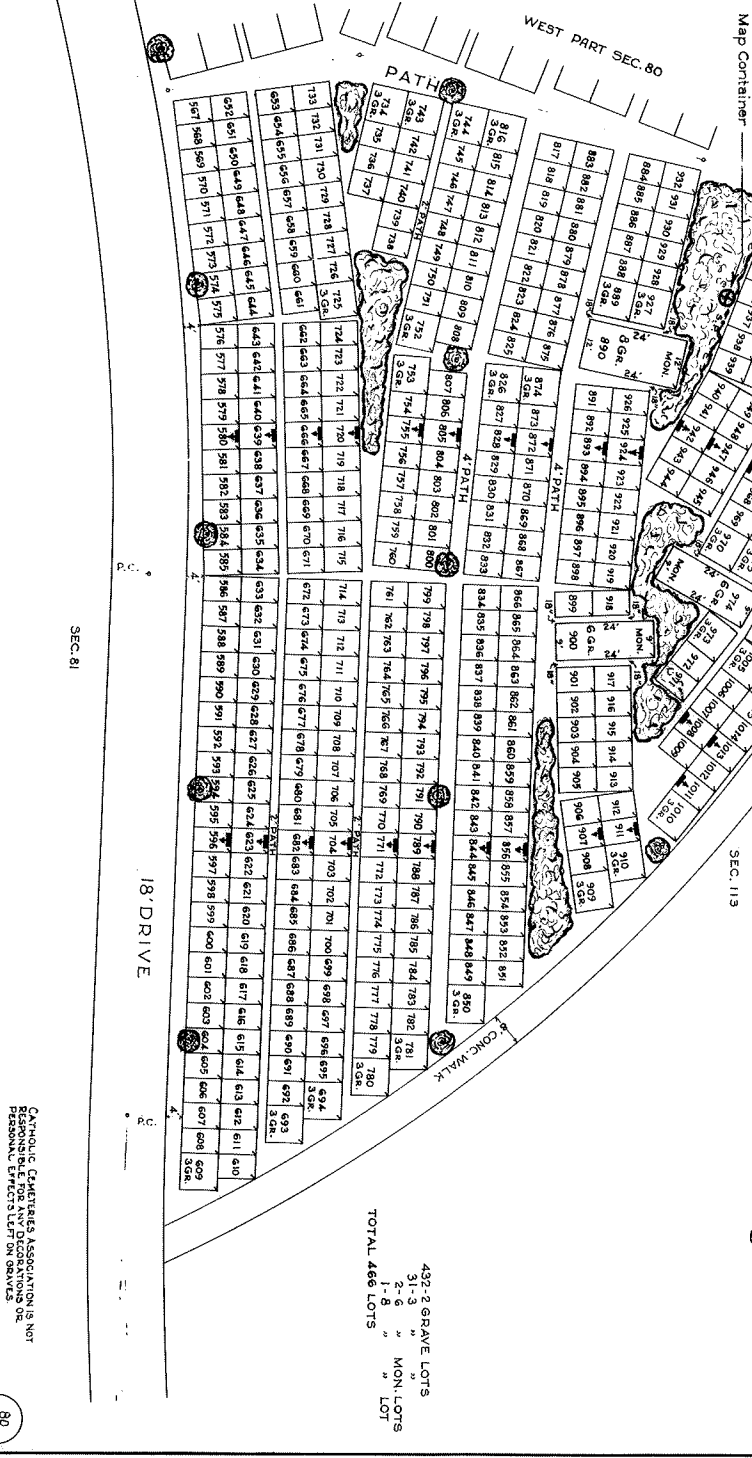

CALVARY CEMETERY
EAST PART OF
SECTION 80
SCALE: 1/4" = 20'
J.P.K.
AUG. 20, 1945

LOT NUMBERS ARE PLACED AT NORTHEAST CORNER OF LOTS AND ARE INDICATED THUS [ ] LOCATION OF GRAVE MARKERS SHOWN THUS [ ] GRAVE MARKERS TO FACE IN DIRECTION SHOWN BY ARROW ALL LOTS ARE 2 GRAVE LOTS EXCEPT WHERE OTHERWISE NOTED

- ALL 2 GRAVE LOTS ARE 6'x9'
- " 3 " " " 9'x9'
- SHRUB
- TREE

432-2 GRAVE LOTS
31-3 " " MON. LOTS
1-8 " " LOT
TOTAL 466 LOTS