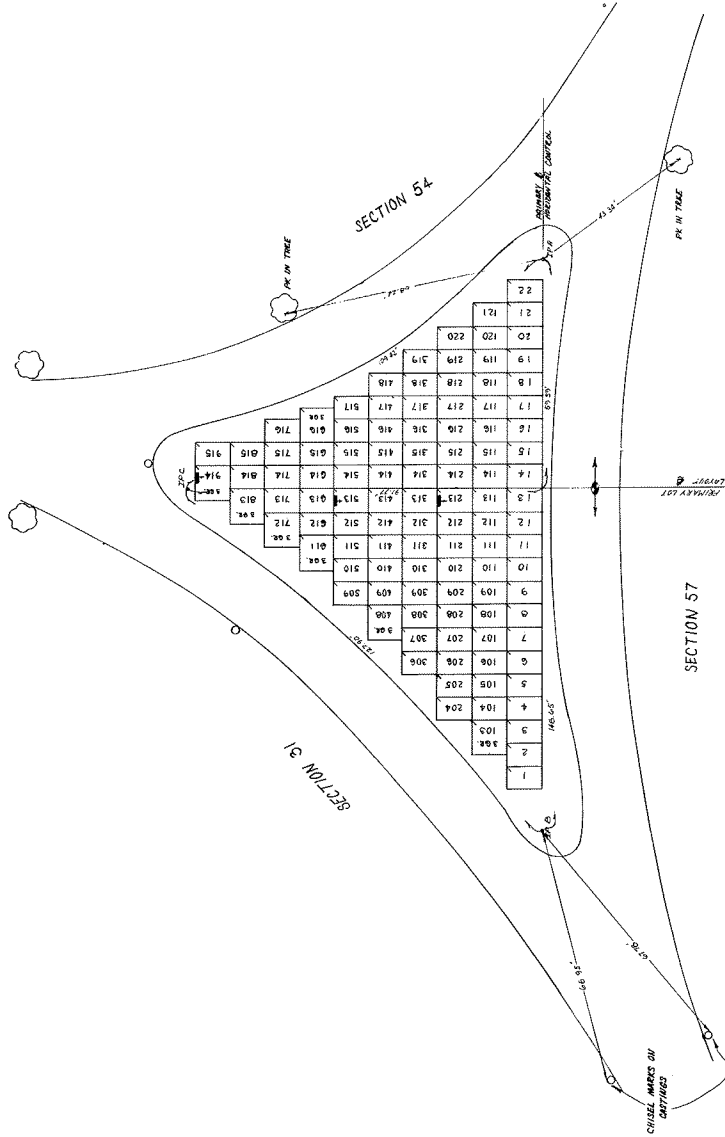

-NOTE:
 THE LOT NUMBER IS PLACED IN THE UPPER
 RIGHTHAND CORNER AS YOU FACE
 THE LOT AND IS INDICATED THUS 

LOCATION OF GRAVE MARKER IS SHOWN
 THUS  ARROW INDICATES
 DIRECTION MARKER WILL FACE.

ALL LOTS ARE 2 GRAVE LOTS EXCEPT
 WHERE OTHERWISE NOTED.

ALL 2 GRAVE LOTS ARE 6' X 9'
 ALL 3 GRAVE LOTS ARE 9' X 9'

LOT SUMMARY:
 101 2 GRAVE LOTS
 7 3 GRAVE LOTS
 108 TOTAL LOTS

CALVARY CEMETERY
 CLEVELAND, OHIO
 WHOLE PART

SECTION 32

SCALE 1" = 20' BY: JG APRIL 14, 190

DWG. 422