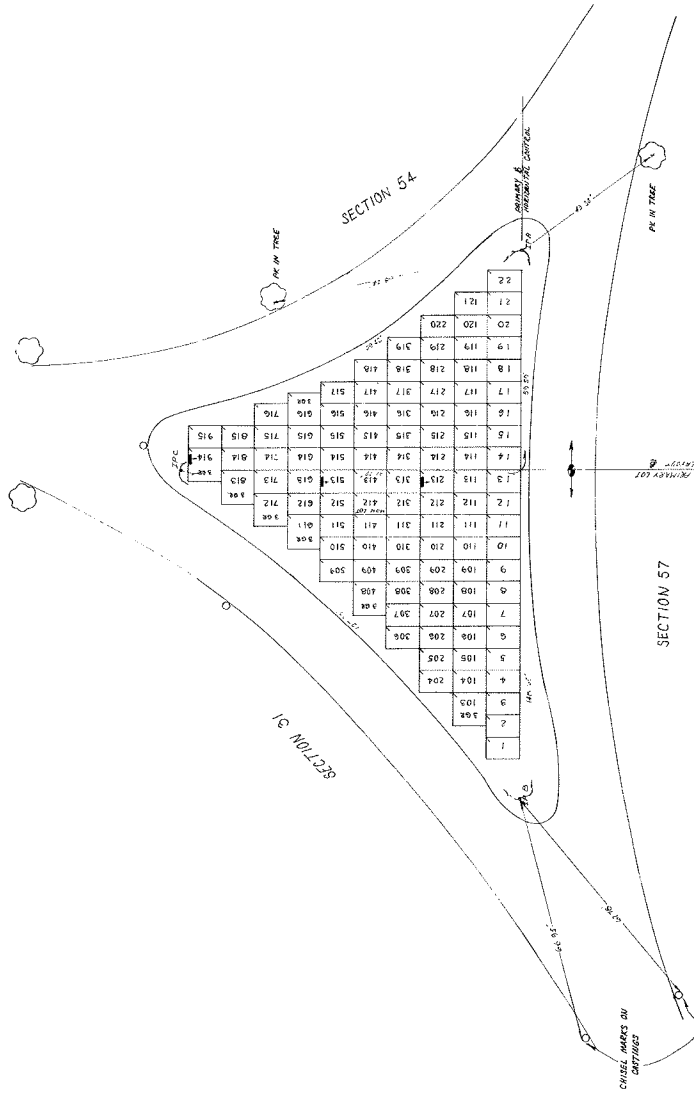

-NOTE:
THE LOT NUMBER IS PLACED IN THE UPPER
RIGHTHAND CORNER AS YOU FACE
THE LOT AND IS INDICATED THUS 

LOCATION OF GRAVE MARKER IS SHOWN
THUS  ARROW INDICATES
DIRECTION MARKER WILL FACE.

ALL LOTS ARE 2 GRAVE LOTS EXCEPT
WHERE OTHERWISE NOTED.

ALL 2 GRAVE LOTS ARE 6' X 9'
ALL 3 GRAVE LOTS ARE 9' X 9'

LOT SUMMARY:
102 GRAVE LOTS
7 3 GRAVE LOTS
108 TOTAL LOTS

CALVARY CEMETERY
CLEVELAND, OHIO
WHOLE PART

SECTION 32

SCALE 1" = 20' BY: JG APRIL 14, '90

DWG. 422