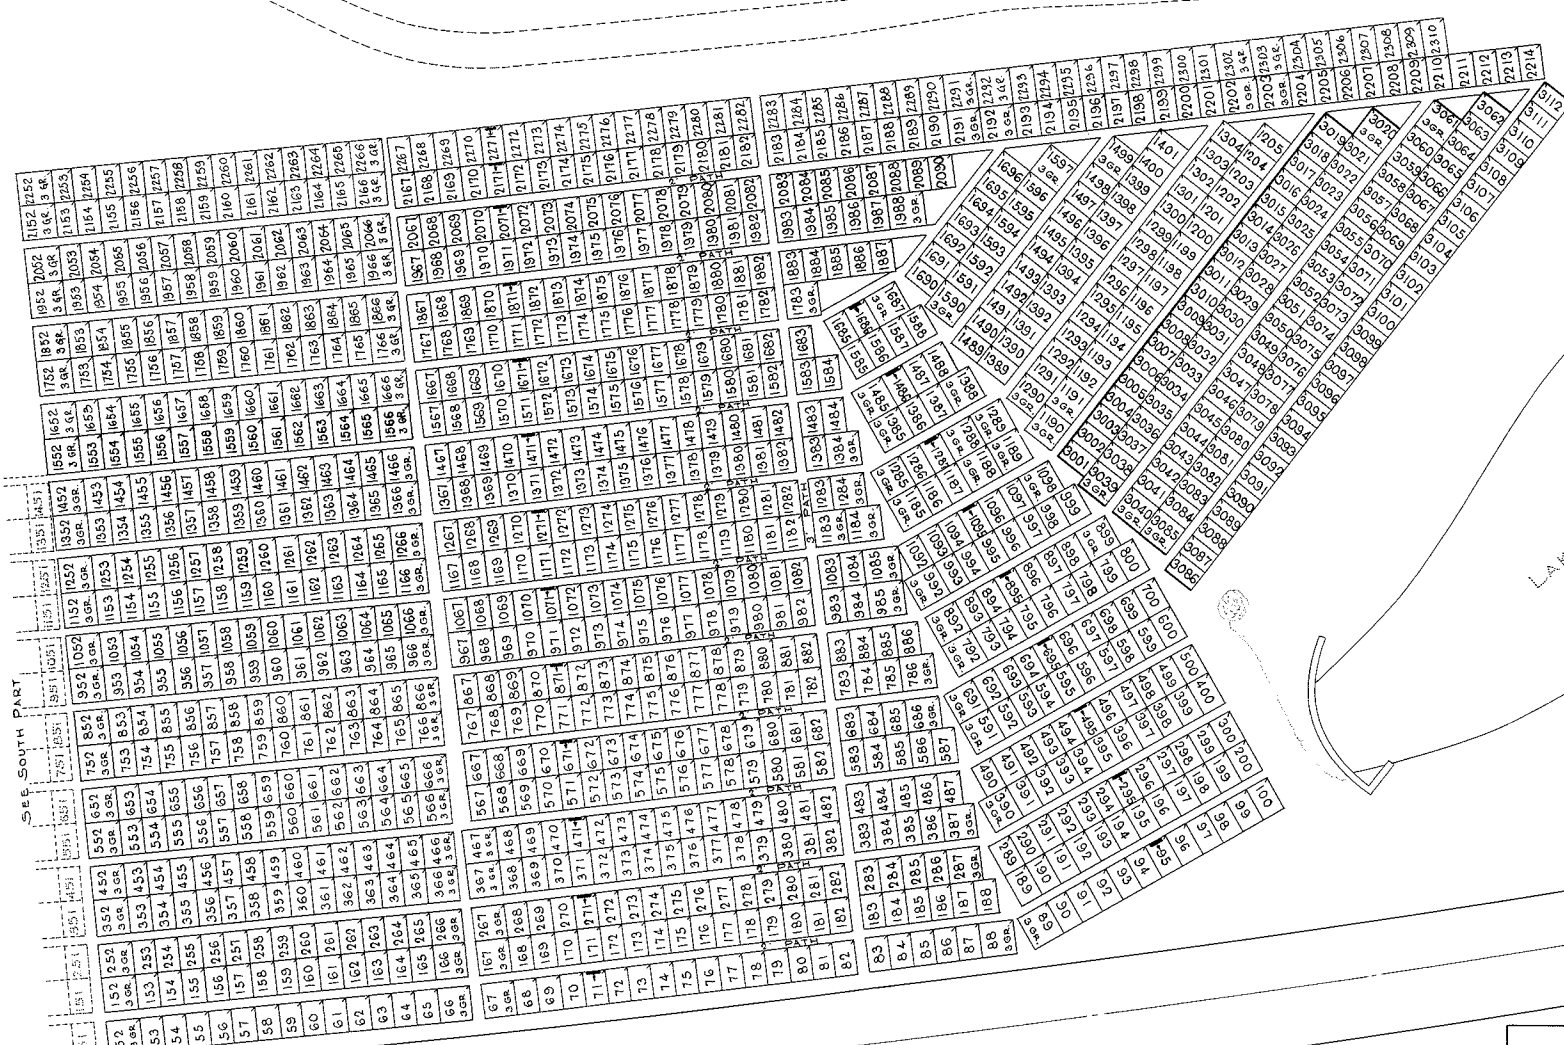

SEE SOUTH PART

THE LOT NUMBER IS PLACED IN THE UPPER RIGHT HAND CORNER OF LOTS AS YOU FACE THE LOTS AND IS INDICATED THUS ↗

LOCATION OF GRAVE MARKERS SHOWN THUS ↕

ARROW INDICATES DIRECTION GRAVE MARKER WILL FACE.

ALL LOTS ARE 2 GRAVE LOTS EXCEPT WHERE OTHERWISE NOTED

LOT SUMMARY
 1074 2 GR LOTS
 1063 2 GR LOTS
 1172 TOTAL LOTS

ALL SOULS CEMETERY
 NORTH PART
 SECTION 18

THE LOT NUMBER IS PLACED IN THE UPPER RIGHT HAND CORNER OF LOTS AS YOU FACE THE LOTS AND IS INDICATED THUS [Diagram showing a lot with the number in the top right corner]

LOCATION OF GRAVE MARKERS SHOWN [Diagram showing a lot with an arrow pointing to a grave marker] ARROW INDICATES DIRECTION GRAVE MARKERS WILL FACE.

ALL LOTS ARE 2 GRAVE LOTS EXCEPT WHERE OTHERWISE NOTED.

653 2 GR.
106 3 GR.
777 3 GR.

ALL SOULS CEMETERY
SOUTH PART
SECTION 18
SCALE 1" = 20' G. C. A. MAR. 1961