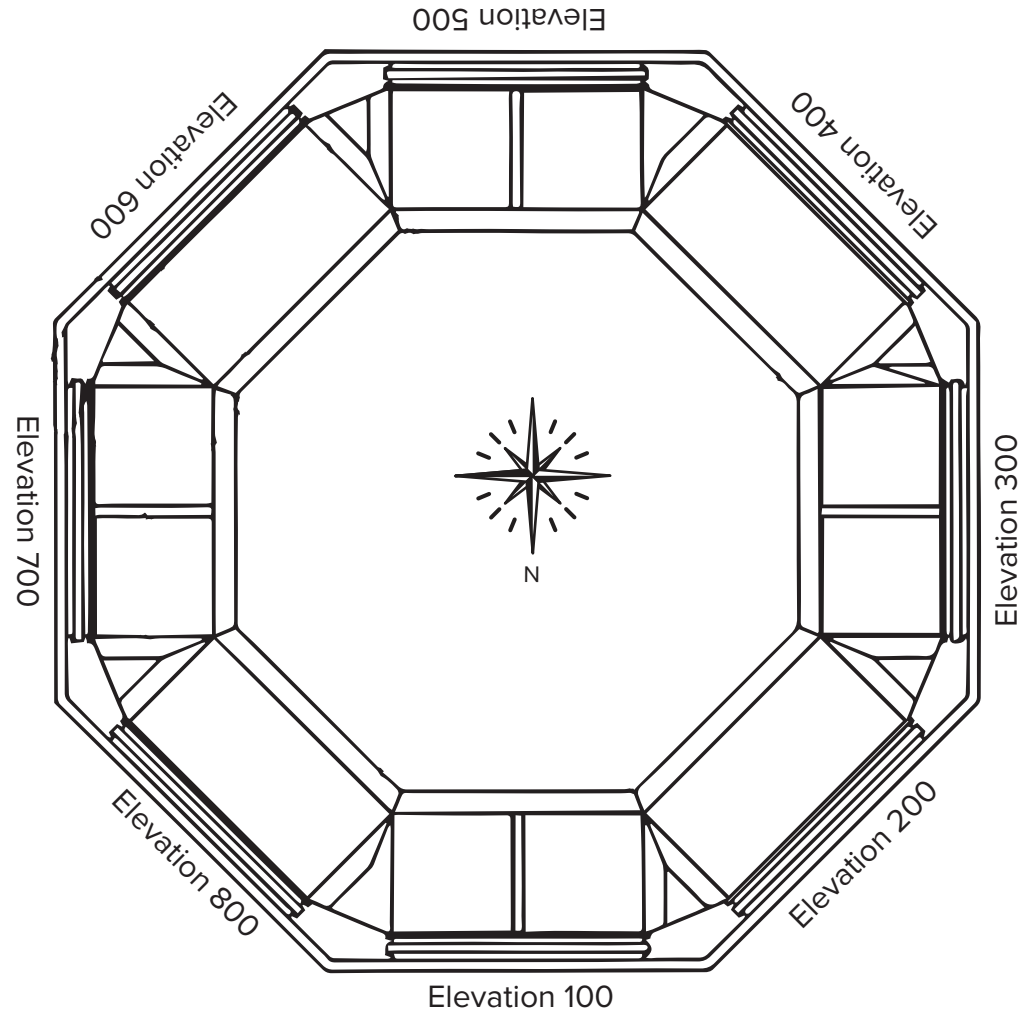

F	F
E	E
D	D
C	C
B	B
A	A
301	302

Elevation 300

F	F
E	E
D	D
C	C
B	B
A	A
701	702

Elevation 700

F
E
D
C
B
A
401

Elevation 400

F
E
D
C
B
A
801

Elevation 800

All Tandem Niches
Niche internal dimensions 25" x 14" x 11.5"

ST. JOSEPH CEMETERY
CATHOLIC CEMETERIES ASSOCIATION
 Section 2 - Our Lady of Grace Columbarium