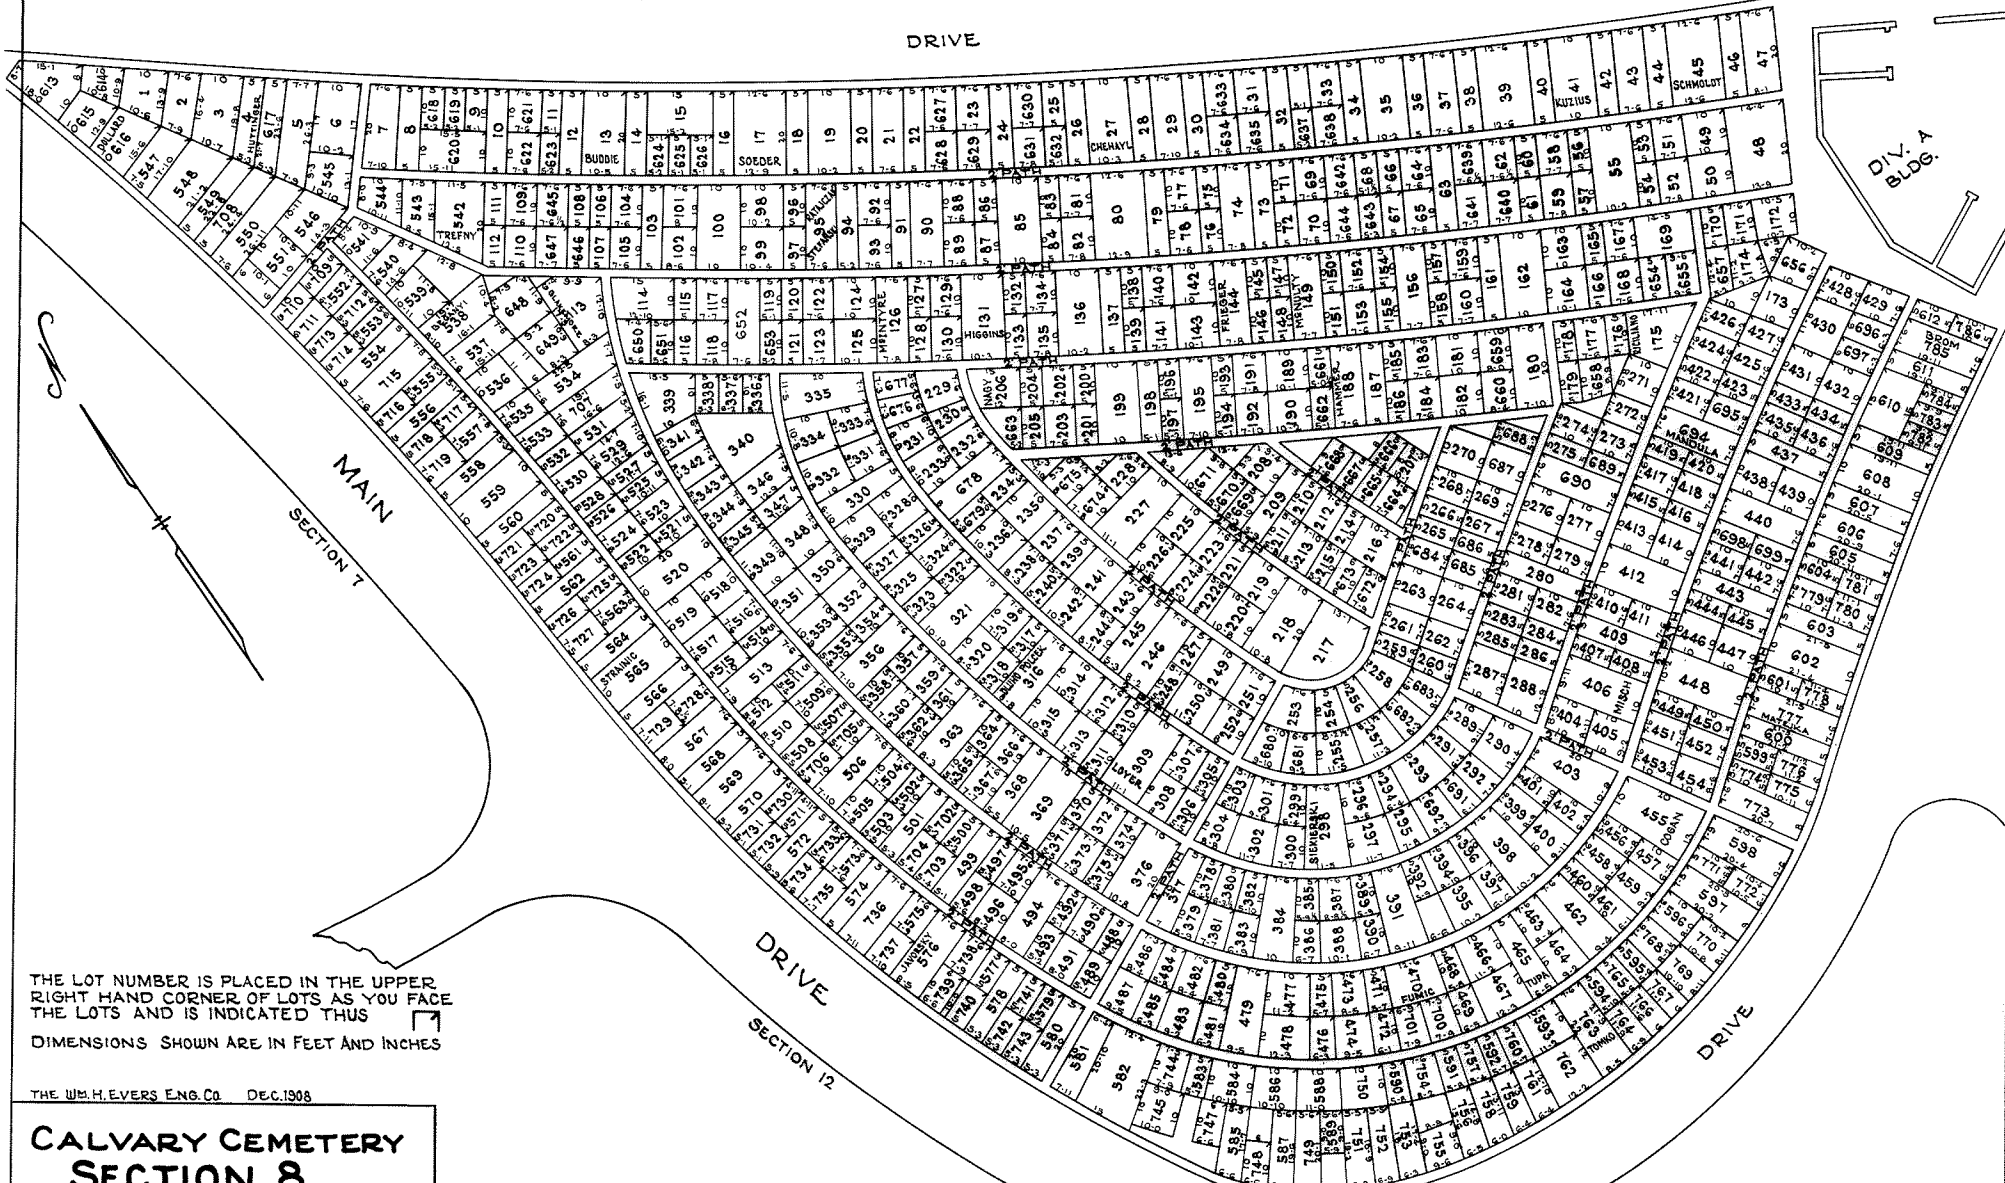

SECTION 5

DRIVE

THE LOT NUMBER IS PLACED IN THE UPPER
 RIGHT HAND CORNER OF LOTS AS YOU FACE
 THE LOTS AND IS INDICATED THUS

DIMENSIONS SHOWN ARE IN FEET AND INCHES

THE W.B. H. EVERS ENG. CO. DEC. 1908

CALVARY CEMETERY
SECTION 8

SCALE 1"=20' REDRAWN FEB. 1955
 G.C.A.